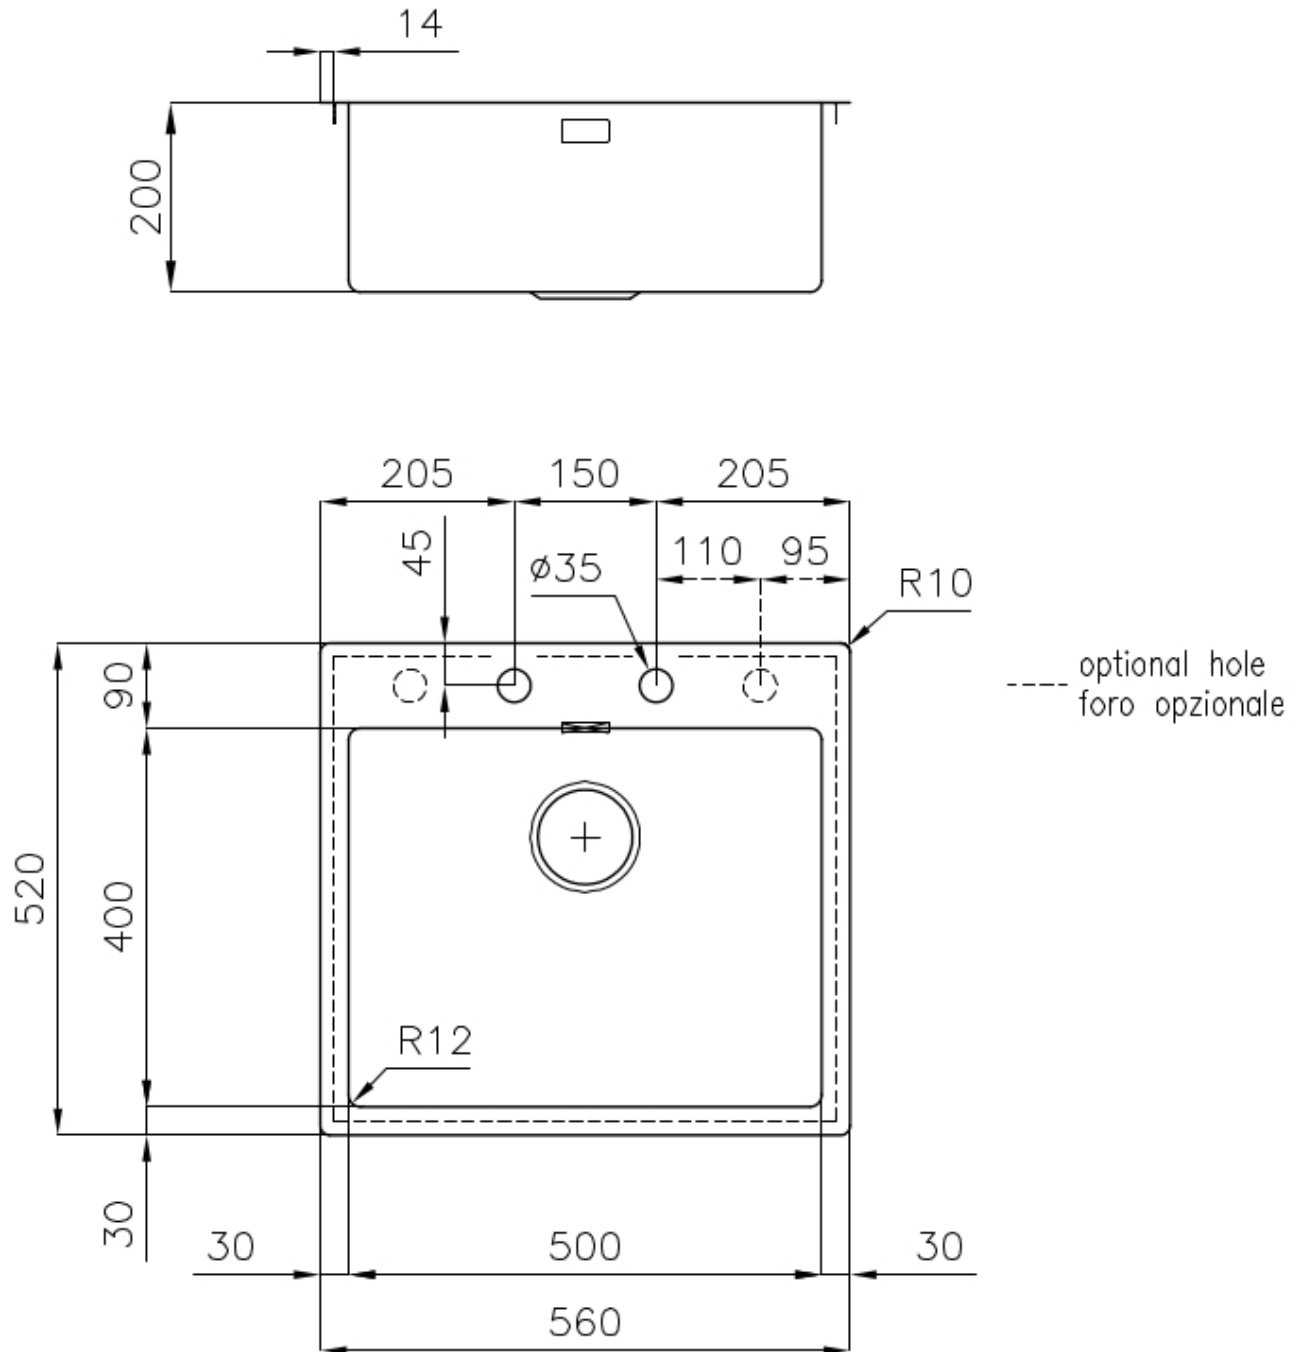

Space waste fitting

The elegant SPACE steel cap closes the drain and leaves no visible residues collected in the basket below. Space also has a small footprint and allows the optimal use of the under-sink compartment.

TECHNICAL DATA