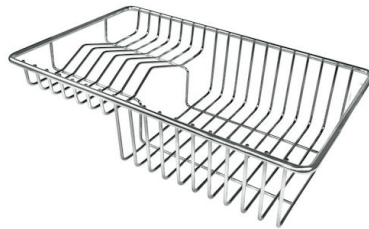

Space waste fitting

The elegant SPACE steel cap closes the drain and leaves no visible residues collected in the basket below. Space also has a small footprint and allows the optimal use of the under-sink compartment.

TECHNICAL DATA

Lavello / Sink cod. 3365 050

GALLERY

EQUIPMENT

Space automatic waste fitting - PA
8407 108

OPTIONAL ACCESSORIES

HPDE Twin chopping board
8644 101

Stainless steel plate rack
8100 303
* only in combination with the accessory
8644 101

Black grid
8100 617

Glass chopping board
8631 300

**Graters kit with ring-holder and
food collection tray**
8159 101
* only in combination with the accessory
8644 101

HDPE Chopping board
8657 001

**Iroko-wood sliding chopping board
with stainless steel colander**