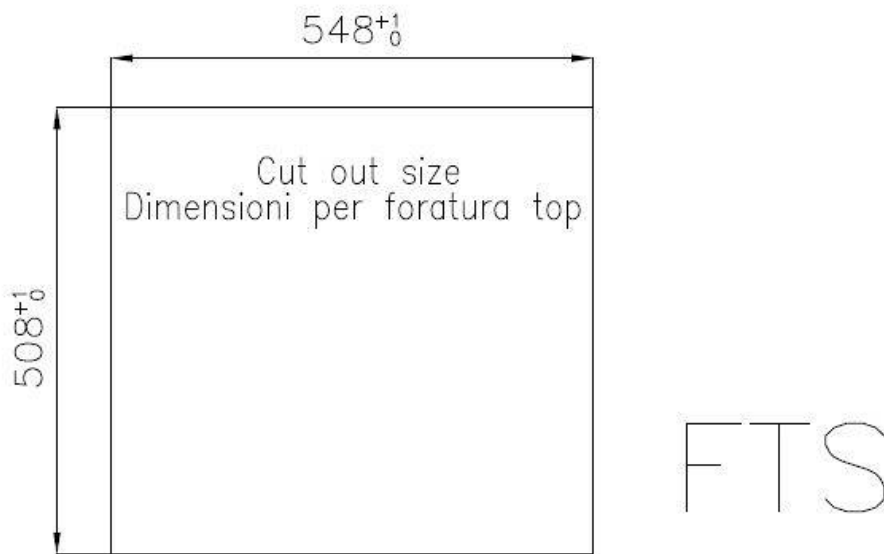

Lavello / Sink cod. 3365 050